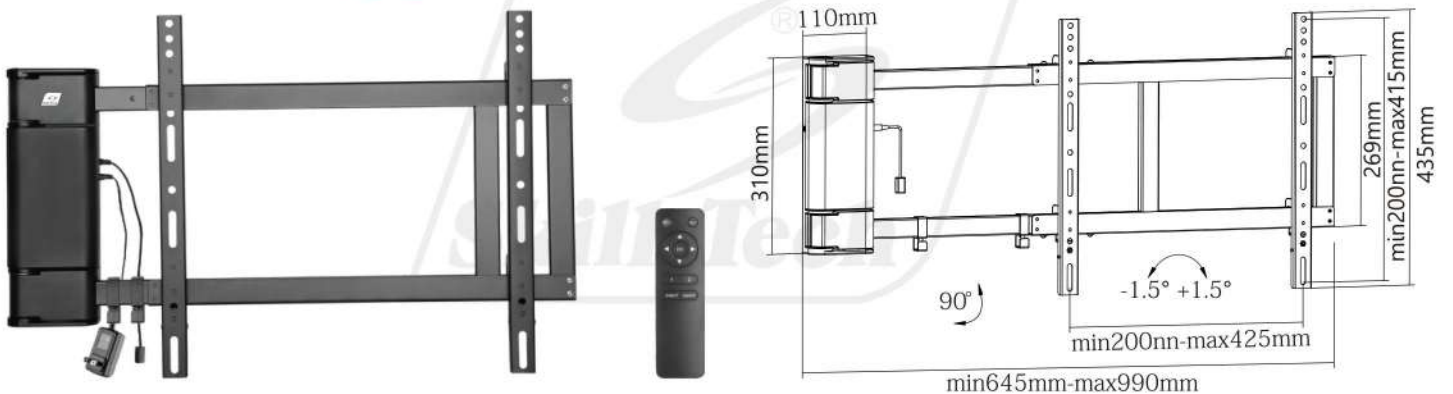

SH-M03GR

Remote Control Motorized TV Wall Mount

For most 32"-60" LED, LCD flat panel TVs

Find the perfect viewing angle
without leaving your seat

- 
Weight Capacity
40kg/88lbs
- 
Screen Size
32"-60"
- 
VESA Compatible
200x200 300x300
400x200 400x400
- 
Profile to Wall
47-990mm/
1.9"-39"
- 
Swivel Range
0° - +90°
- 
Screen Level
+1.5° - -1.5°
- 
Direction Indicator
- 
Cable Management
- 
Curved TV

Remote control operation with 2 convenient one-touch memory preset positions.

Universal bracket with width adjustable fits most TV sizes.

Available for using existing TV remote control to operate the functions.

Cable clips keep cables organized and protected.