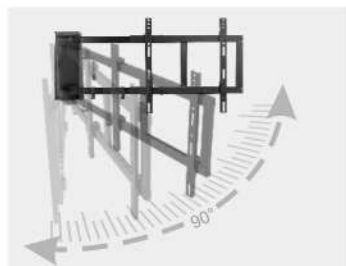

SH-M03GR

Remote Control Motorized TV Wall Mount

For most 32"-60" LED, LCD flat panel TVs

Find the perfect viewing angle
without leaving your seat

- 
Weight Capacity
40kg/88lbs
- 
Screen Size
32"-60"
- 
VESA Compatible
200x200 300x300
400x200 400x400
- 
Profile to Wall
47-990mm/
1.9"-39"
- 
Swivel Range
0° - +90°
- 
Screen Level
+1.5° - -1.5°
- 
Direction Indicator
- 
Cable Management
- 
Curved TV

Remote control operation with 2 convenient one-touch memory preset positions.

Universal bracket with width adjustable fits most TV sizes.

Available for using existing TV remote control to operate the functions.

Cable clips keep cables organized and protected.