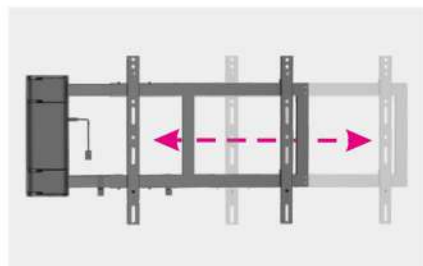

SH-M03GR

Remote Control Motorized TV Wall Mount

For most 32"-60" LED, LCD flat panel TVs

Find the perfect viewing angle
without leaving your seat

- 
Weight Capacity
40kg/88lbs
- 
Screen Size
32"-60"
- 
VESA Compatible
200x200 300x300
400x200 400x400
- 
Profile to Wall
47-990mm/
1.9"-39"
- 
Swivel Range
0° - +90°
- 
Screen Level
+1.5° - -1.5°
- 
Direction Indicator
- 
Cable Management
- 
Curved TV

Remote control operation with 2 convenient one-touch memory preset positions.

Universal bracket with width adjustable fits most TV sizes.

Available for using existing TV remote control to operate the functions.

Cable clips keep cables organized and protected.